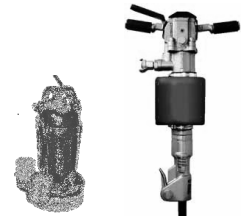

Portable Cooling & Ventilation For People & Equipment

ABG Mancoolers produce High Flow, High Velocity air streams that in turn, induce movement in the surrounding air. The volume of moving air actually increases with the distance of travel, so that effective air movement is obtained over large distances.

Features –

- Heavy Duty steel casing
- 610mm High Performance Fan
- Finger Proof Mesh Guards
- Easily Fits Through Internal Doorways.

Specifications

- Discharge Flow Rate 3725 l/s (13,410m³/h)
- Sound Level 78 dB(A)
- Motor 800 Watts @ 1400 RPM
- Power 240V AC, Rated @ 4.10 Amps
- IP44 Rating.