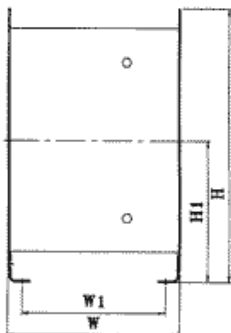

n-no. of hole
p-size of hole
(mm)

Model	øD	øD1	L	L1	W	H	n1-p1
ABGM	614	665	730	560	430	733	12- ø13

DISTRIBUTORS OF:

*Air Hose & Fittings * Drilling Equipment * Osha Safety Valve * Anto-Loaders * Heaters / LPG Static & Mobile * Pedestal & Wall Fans * Blast Hole Plugs * Pneumatic Chain Saws&Pumps * Blowers & Extractors * Hose Suction & Delivery * Pollution Control Equipment * Impact Wrenches * CP,Hitachi,Kango Tools * Pump Submersibles, End Suction * Compressors * Integral Steels * Reversing Cameras & Alarms * Lubricators * Camlock & Bauer Type Couplings * Scabbling Equipment * Digger Steels * McDonald Paving Breakers * Selwood Pumps