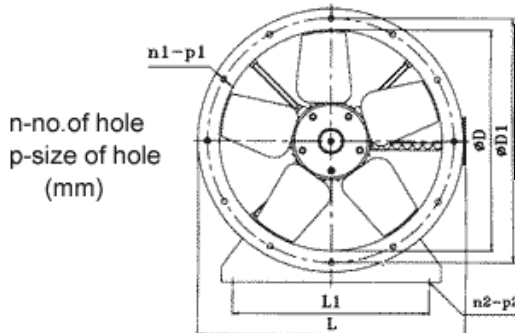

Features –

- Heavy Duty steel casing
- 610mm High Performance Fan
- Finger Proof Mesh Guards
- Easily Fits Through Internal Doorways.

Specifications

- Discharge Flow Rate 3725 l/s (13,410m³/h)
- Sound Level 78 dB(A)
- Motor 800 Watts @ 1400 RPM
- Power 240V AC, Rated @ 4.10 Amps
- IP44 Rating.